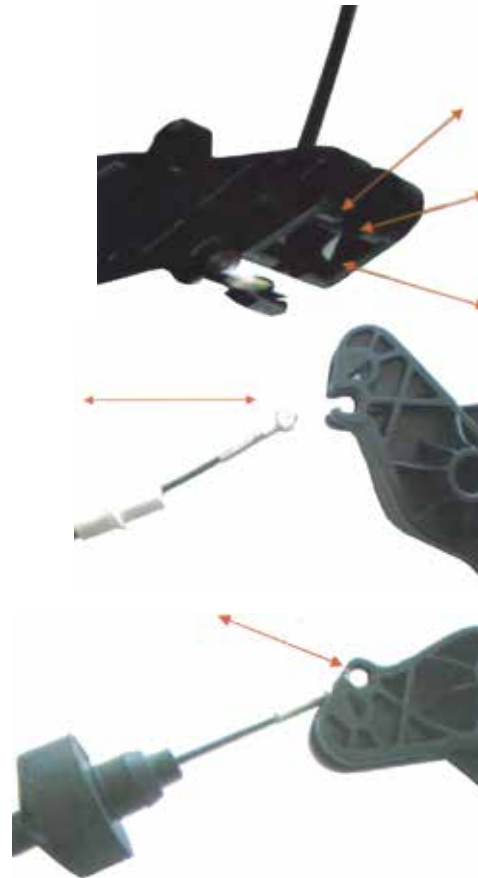

Gear Shift Cables

Gear shift failure

Gear shift cables are an integral part of the vehicle they link the gear lever to the transmission. Both manual and automatic vehicles are fitted with gear shift cables. You will know when the cable has failed as there will be excessive play in the gear lever, pressure on gear change or forced gear changes.

Clutch Cables

Auto adjust fitment

To avoid the possibility of cable failure, be careful not to insert the cable end fitting into the square cavity situated above the housing end fitting.

The end fitting housing must be perfectly clean before fitting the cable to the pedal.

The cable end fitting must move freely inside its housing.